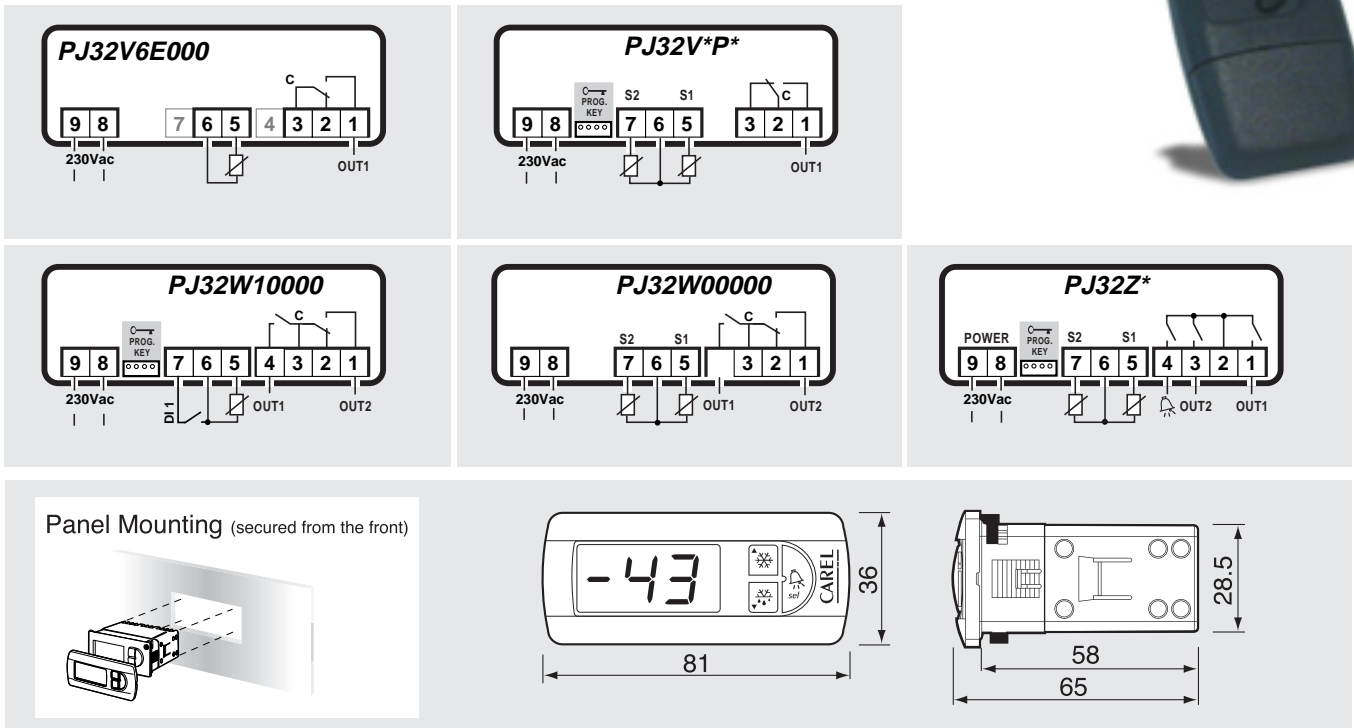

* (1NTC + 1 dig.in.)

230Vac power supply for all models

The current values (A) show the nominal characteristics of the relay.

Hardware characteristics

- New versions with PTC probe and range from -50°C to 150°C;
- plug-in terminals;
- power supply 230Vac with internal transformer, double insulation;
- panel mounted secured from the front for a quick installation of the instrument;
- a complete range featuring 1 or 2 outputs and alarm relays;
- the same hardware used for the refrigeration plug-in range;
- programming key.

Main functions

- All models feature either heating or cooling control;
- double set point with control from two independent probes;
- alarm relay management;
- dead zone with two independent set points;
- set point selection from digital input;
- choice of which probe to be displayed through the parameters;
- simple parameter setting of the instrument;
- single output top versions fitted with buzzer.